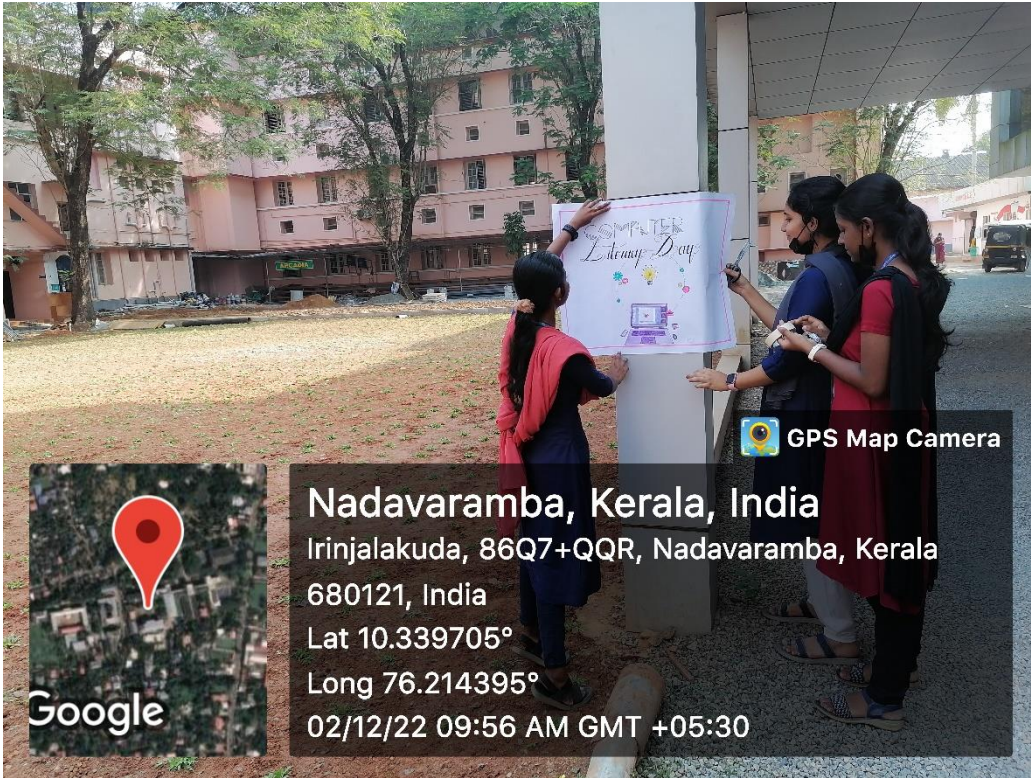

GPS Map Camera