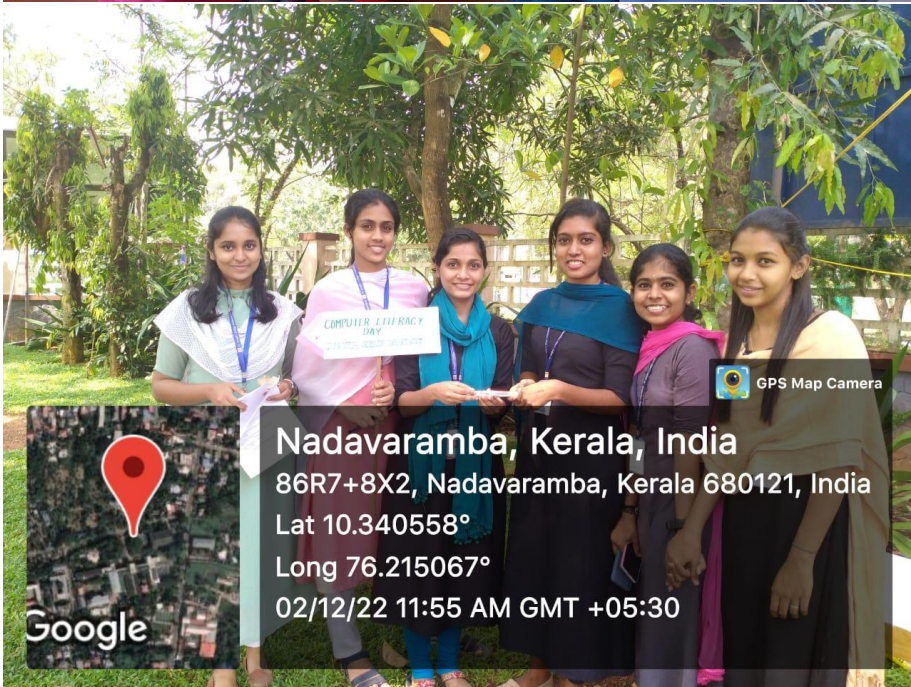

Nadavaramba, Kerala, India
86R7+8X2, Nadavaramba, Kerala 680121, India
Lat 10.340558°
Long 76.215067°
02/12/22 11:55 AM GMT +05:30