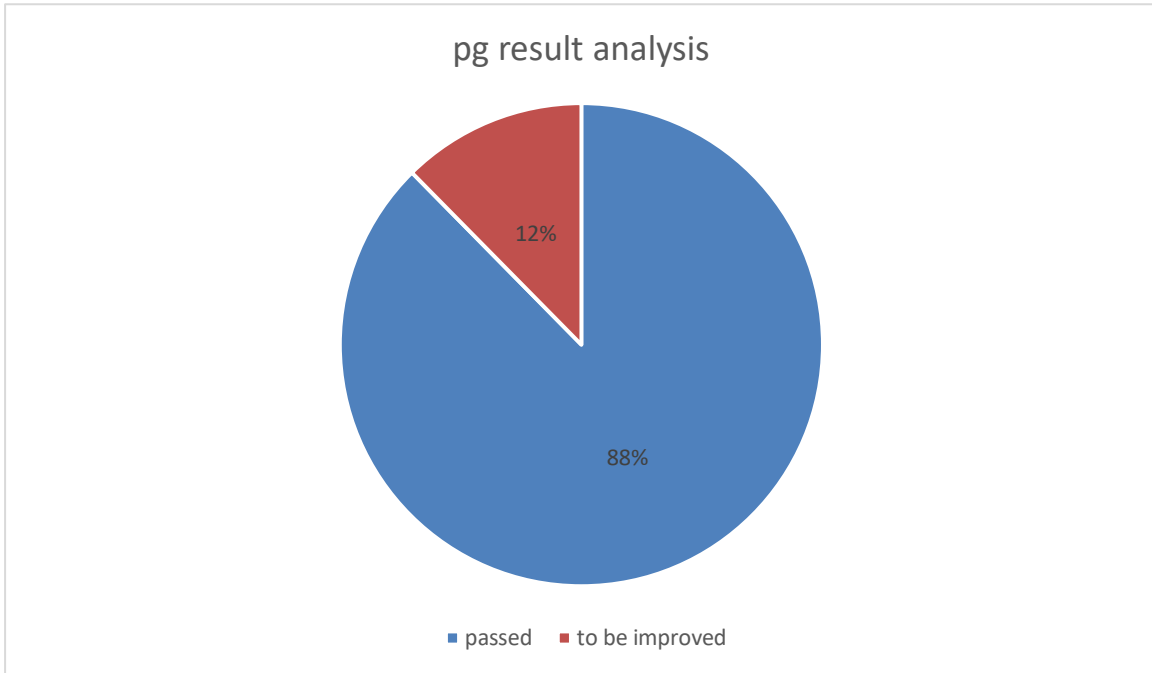

PG RESULT SUMMARY

Ug result analysis

6. SUMMARY OF MEASURES TAKEN

- Decentralization of exam centers:** With due regard to the spreading of the pandemic, it was deemed appropriate to decentralize the exam centers and conduct the exams at multiple centers. This can avoid unnecessary crowding at the centers and helps at following Covid protocols like practicing social distancing.