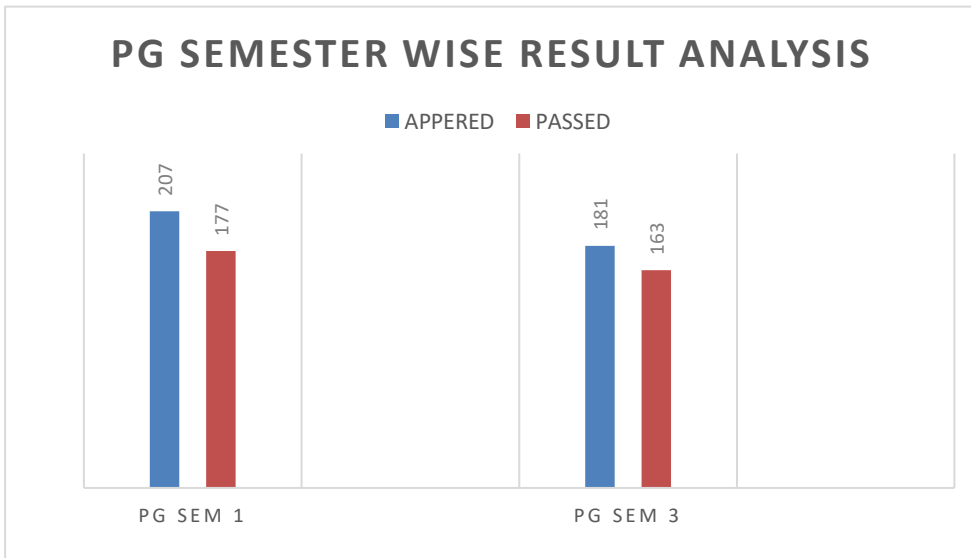

Annual Report of Examinations

3RD UG

SL.NO	DEPARTMENT	TOTAL STRENGTH	STUDENTS APPEAR FOR THE EXAM	NO. OF FAILED STUDENTS	NO.OF PASSED STUDENTS	%
1	Business Administration(Un Aided) (BBA SF)	30	30	3	27	90
2	Biology (BIO)	9	9	1	8	88.89
3	Biotechnology(Aided) (BIOTECH)	34	34	4	30	88.24
4	Botany(Aided) (BOTY)	32	32	7	25	78.13
5	COSTUME AND FASHION DESIGNING	9	9	3	6	66.67
6	Chemistry(Aided) (CHEM)	40	40	9	31	77.5
7	Commerce (Aided) (COM)	64	64	3	61	95.31
8	Commerce Self Financing(Un Aided) (COMSF) A	51	51	4	47	92.16
9	Commerce Self Financing(Un Aided) (COMSF)CA	48	48	2	46	95.83
10	Commerce Self Financing(Un Aided) (COMSF)B	48	48	3	45	93.75
11	Computer Science (Un Aided) (CSSF)	47	47	3	44	93.62
12	Computer Science (Un Aided) (CSSF)B.VOC	11	11	5	6	54.55
13	Economics (Aided) (ECON)	56	56	10	46	82.14
14	English (Aided) (ENG)	35	35	2	33	94.29
15	English(Un Aided) (ENG SF)	12	12	3	9	75
16	Zoology (Aided) (ZOGY) B.VOC	16	16	1	15	93.75
17	History (Aided) (HIS)	54	54	12	42	77.78
18	Mathematics (Aided) (MAT)	39	39	6	33	84.62
19	Physics (Aided) (PHY)	27	27	2	25	92.59
20	Social Work (Un Aided) (SW SF)	39	39	3	36	92.31
21	Zoology (Aided) (ZOGY)	25	25	3	22	88
22	Psychology (Un Aided) (PSY SF)	35	35	5	30	85.71
23	Mathematics B.VOC	4	4	0	4	100
TOTAL STUDENTS		765		94	671	88
				88%		

5TH UG

SL.NO	DEPARTMENT	TOTAL STRENGTH	STUDENTS APPEAR FOR THE EXAM	NO. OF FAILED STUDENTS	NO.OF PASSED STUDENTS	%
1	Business Administration(Un Aided) (BBA SF)	34	34	4	30	88.2353
2	Biology (BIO)	13	13	0	13	100
3	Biotechnology(Aided) (BIOTECH)	33	33	4	29	87.8788
4	Botany(Aided) (BOTY)	31	31	1	30	96.7742
5	COSTUME AND FASHION DESIGNING	15	15	5	10	66.6667
6	Chemistry(Aided) (CHEM)	44	44	2	42	95.4545
7	Commerce (Aided) (COM)	64	64	1	63	98.4375
8	Commerce Self Financing(Un Aided) (COMSF) A	71	71	1	70	98.5915
9	Commerce Self Financing(Un Aided) (COMSF)CA	58	58	10	48	82.7586
10	Commerce Self Financing(Un Aided) (COMSF)B	59	59	2	57	96.6102
11	Computer Science (Un Aided) (CSSF)	40	40	0	40	100
12	Computer Science (Un Aided) (CSSF)B.VOC	8	8	0	8	100
13	Economics (Aided) (ECON)	66	66	2	64	96.9697
14	English (Aided) (ENG)	38	38	8	30	78.9474
15	English(Un Aided) (ENG SF)	16	16	4	12	75
16	Zoology (Aided) (ZOGY) B.VOC	17	17	0	17	100
17	History (Aided) (HIS)	63	63	11	52	82.5397
18	Mathematics (Aided) (MAT)	40	40	11	29	72.5
19	Physics (Aided) (PHY)	35	35	0	35	100
20	Social Work (Un Aided) (SW SF)	40	40	3	37	92.5
21	Zoology (Aided) (ZOGY)	27	27	4	23	85.1852
22	Psychology (Un Aided) (PSY SF)	30	30	1	29	96.6667
TOTAL STUDENTS		842		74	768	91

PG RESULT SUMMARY