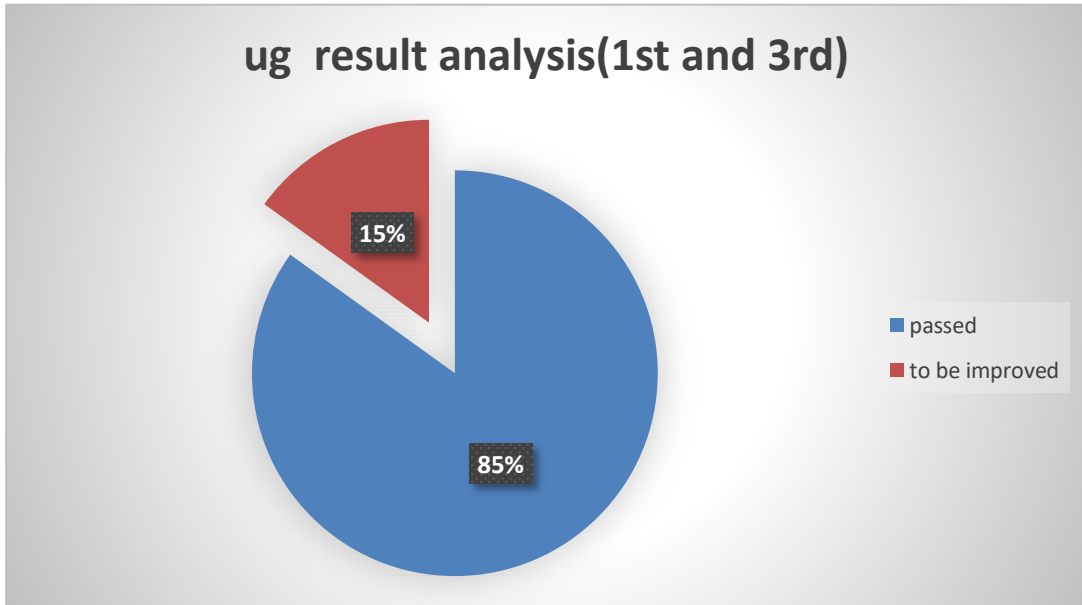

PG RESULT SUMMARY

Ug result analysis

6. SUMMARY OF MEASURES TAKEN

- Decentralization of exam centers:** With due regard to the spreading of the pandemic, it was deemed appropriate to decentralize the exam centers and conduct the exams at multiple centers. This can avoid unnecessary crowding at the centers and helps at following Covid protocols like practicing social distancing.