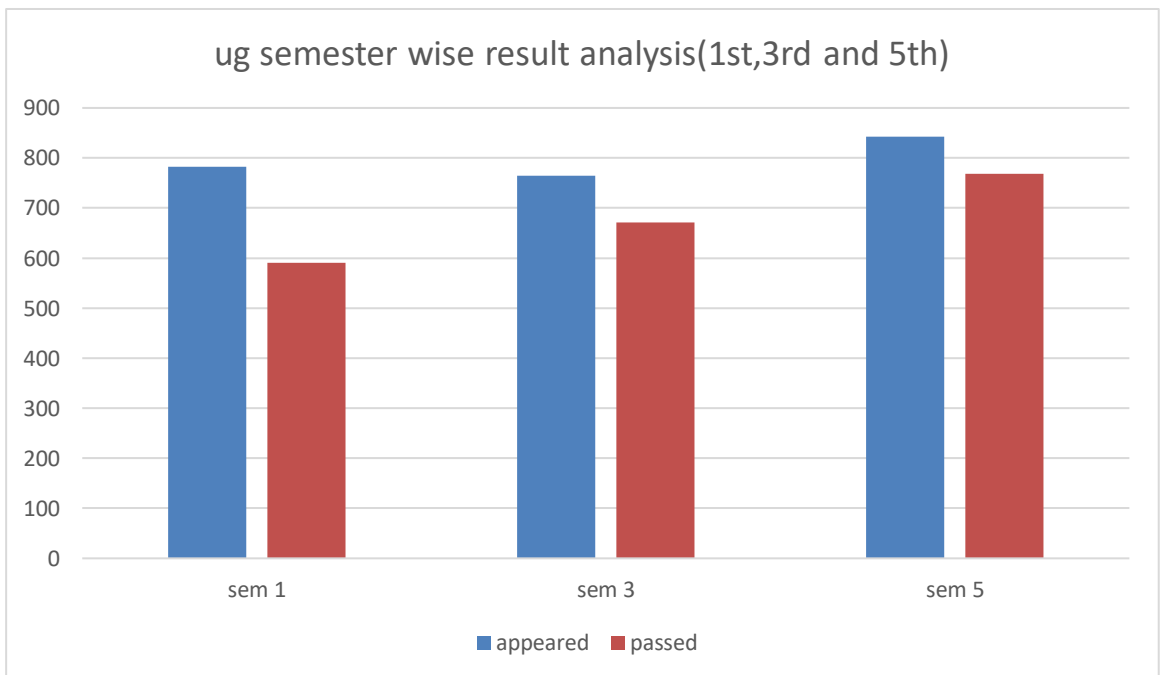

Ug result analysis

6. SUMMARY OF MEASURES TAKEN

- **Decentralization of exam centers:** With due regard to the spreading of the pandemic, it was deemed appropriate to decentralize the exam centers and conduct the exams at multiple centers. This can avoid unnecessary crowding at the centers and helps at following Covid protocols like practicing social distancing.